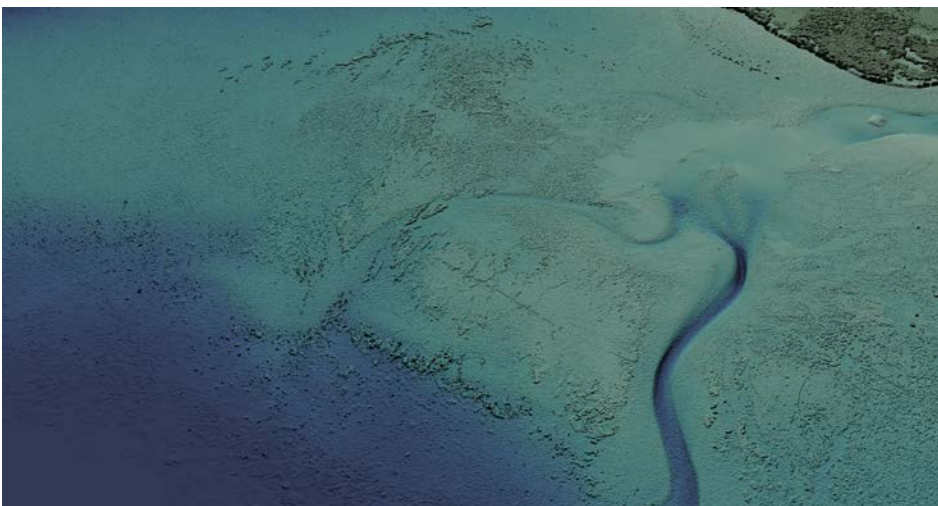

### Our clients have access to the highest caliber data on the market

The RIEGL VQ-880-G II topobathymetric lidar system carries out laser range measurements for high-resolution surveying of underwater and over land topography with a narrow, visible green and near-infrared laser beam, emitted from a powerful pulsed-laser source. Subject to clarity, at this wavelength the green laser beam penetrates water, enabling measurement of submerged targets and the near-infrared enables measurement of above surface targets. It's a fully integrated airborne laser scanning system for combined hydrographic and topographic surveying.

### Highlights

- 4-band (RGBN) 100 megapixel co-acquired imagery
- Designed for combined high-density topographic and bathymetric airborne survey
- High-accuracy ranging based on echo digitization and online waveform processing with multiple-target capability
- Green laser channel (with up to 700 KHz) and IR laser channel (up to 279 KHz) enables very high density (20+ ppsm) seamless topobathy data
- Multiple-time-around processing for straightforward mission planning and operation
- Concurrent full waveform output for all measurements for subsequent full waveform analysis for the green channel
- High resolution due to high measurement rate

### Applications

- Coastline and shallow water mapping
- Acquiring base data for flood prevention
- Measurement for aggradation zones
- Habitat mapping
- Surveying for hydraulic engineering
- Hydro-archaeological surveying

The colorized point cloud data and lidar intensity imagery shown here illustrates the level of detail that can be captured by the VQ-880-G II using an airborne platform.

DELIVERING  
HI-DEFINITION  
LIDAR  
DATASETS  
QUICKLY AND  
EFFICIENTLY