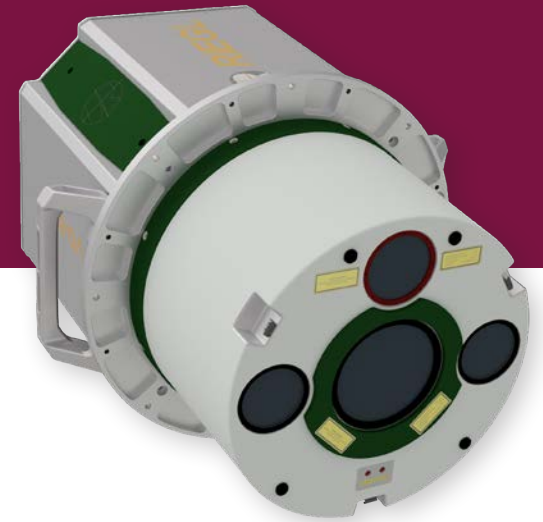

# RIEGL VQ-880-G II

## AIRBORNE TOPOBATHYMETRIC LIDAR SENSOR

### Our clients have access to the highest caliber data on the market

The RIEGL VQ-880-G II topobathymetric lidar system carries out laser range measurements for high-resolution surveying of underwater and over land topography with a narrow, visible green and near-infrared laser beam, emitted from a powerful pulsed-laser source. Subject to clarity, at this wavelength the green laser beam penetrates water, enabling measurement of submerged targets and the near-infrared enables measurement of above surface targets. It's a fully integrated airborne laser scanning system for combined hydrographic and topographic surveying.

### Highlights

- 4-band (RGBN) 100 megapixel co-acquired imagery
- Designed for combined high-density topographic and bathymetric airborne survey
- High-accuracy ranging based on echo digitization and online waveform processing with multiple-target capability
- Green laser channel (with up to 700 KHz) and IR laser channel (up to 279 KHz) enables very high density (20+ ppsm) seamless topobathy data
- Multiple-time-around processing for straightforward mission planning and operation
- Concurrent full waveform output for all measurements for subsequent full waveform analysis for the green channel
- High resolution due to high measurement rate