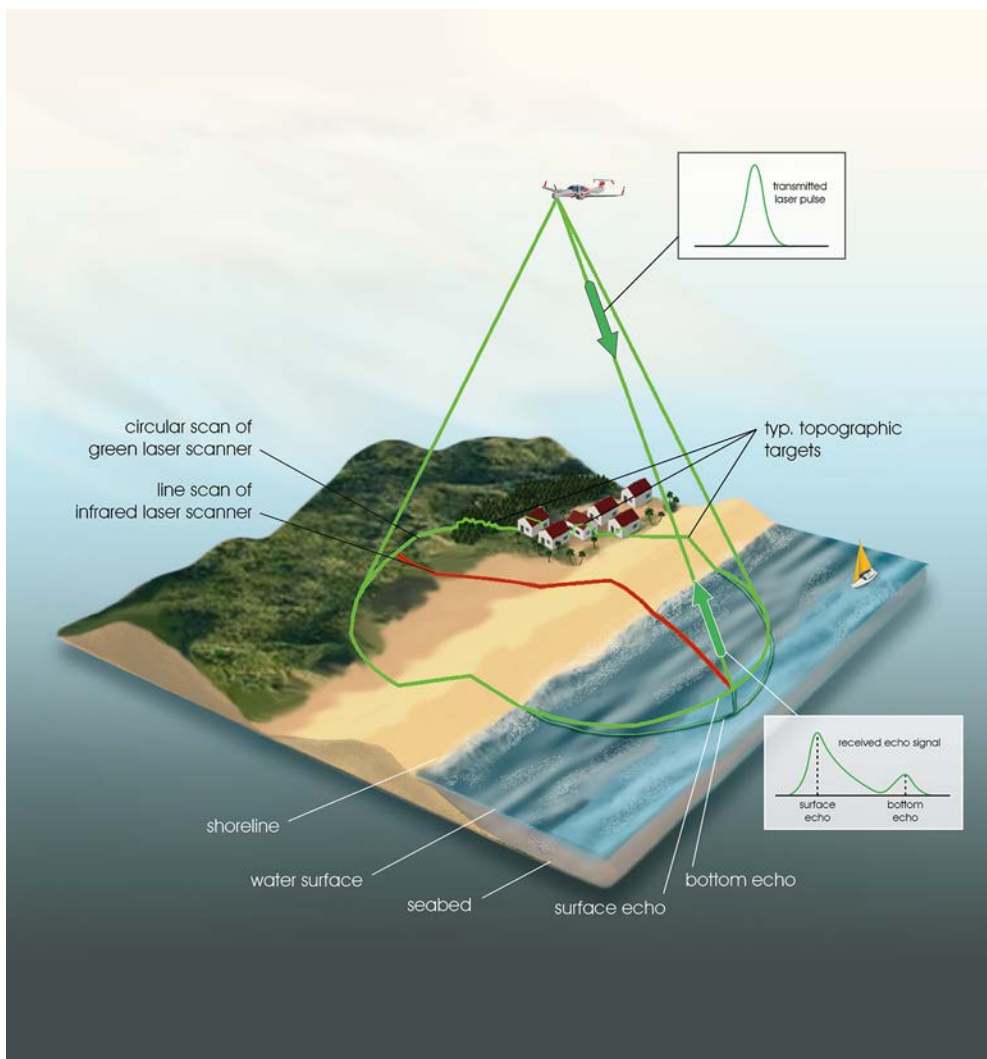

### Our clients have access to the highest caliber data on the market

The RIEGL VQ-880-G II topobathymetric lidar system carries out laser range measurements for high-resolution surveying of underwater and over land topography with a narrow, visible green and near-infrared laser beam, emitted from a powerful pulsed-laser source. Subject to clarity, at this wavelength the green laser beam penetrates water, enabling measurement of submerged targets and the near-infrared enables measurement of above surface targets. It's a fully integrated airborne laser scanning system for combined hydrographic and topographic surveying.

### Highlights

- 4-band (RGBN) 100 megapixel co-acquired imagery
- Designed for combined high-density topographic and bathymetric airborne survey
- High-accuracy ranging based on echo digitization and online waveform processing with multiple-target capability
- Green laser channel (with up to 700 KHz) and IR laser channel (up to 279 KHz) enables very high density (20+ ppsm) seamless topobathy data
- Multiple-time-around processing for straightforward mission planning and operation
- Concurrent full waveform output for all measurements for subsequent full waveform analysis for the green channel
- High resolution due to high measurement rate

### Applications

- Coastline and shallow water mapping
- Acquiring base data for flood prevention
- Measurement for aggradation zones
- Habitat mapping
- Surveying for hydraulic engineering
- Hydro-archaeological surveying

The colorized point cloud data and lidar intensity imagery shown here illustrates the level of detail that can be captured by the VQ-880-G II using an airborne platform.

DELIVERING  
HI-DEFINITION  
LIDAR  
DATASETS  
QUICKLY AND  
EFFICIENTLY